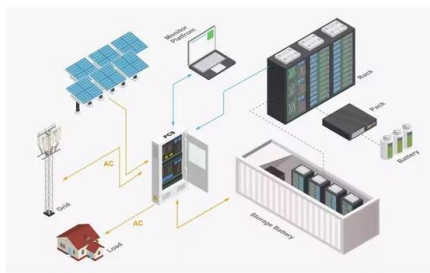

[A Scale Model of our Solar System](#)

Next, choose a scale for the solar system by entering a value for the size of the sun (in mm) and then click "Calculate". Click on the "Draw Orbits" button to show the orbits of the planets on the map at your chosen scale. The orbits are drawn centred on the current

[The Solar System to Scale: Dynamic 2D Model](#)

1 pixel = 1,000 km. This 2D visual model illustrates the scale of the sun and planets in our solar system, and their current distance from each other. The Solar System to Scale in which every pixel on the screen represents 1,000 kilometers.

[Build a Solar System Model](#)

Click on the "Calculate" button. Notice that the distances and sizes of the planets will automatically fill in. I've also provided some other interesting scale comparisons at the bottom ...