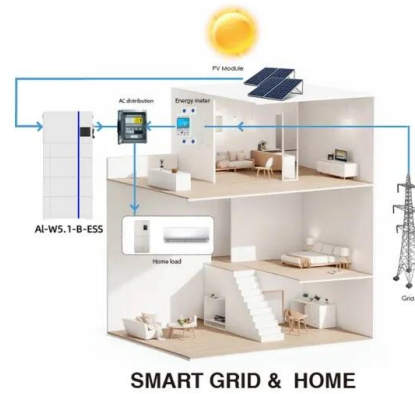

[Ecolab® Solid Power XI Machine Warewash ...](#)

Ecolab® Solid Power XI Machine Warewash Detergent, 9lb (4-Case) Part 137167 MFG PART 6100185 Brand Ecolab Sign in for price Quantity - & plus; Add to cart Add to List Add to Quote FREE shipping In lower 48 states Non-returnable ...

[Ecolab® SmartPower(TM) Dishmachine Detergent](#)

Ecolab® SmartPower Dishmachine Detergent - 6.75 lb. , This high-performing, premium solid machine warewash detergent is designed to remove all types of food soils in soft to moderate water conditions and can help reduce rewash by up to 60%.

[Solid Power XL_114462E_EU-EN_13JAN11](#)

detergent for soft water (

KEYSTONE SOLID POWER XL DISH MACHINE DETERGENT

Refer to the SDS for Keystone Solid Power XL Dishmachine Detergent on potential physical, chemical or health risks and how to safely use the product when handling it.