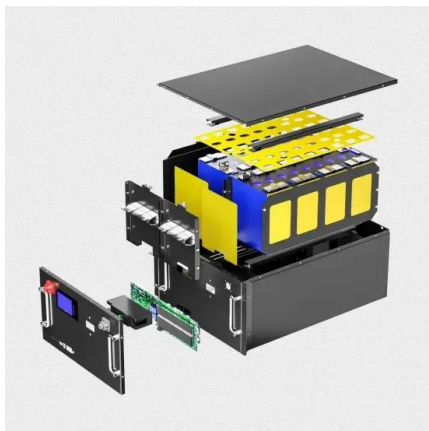

Type S Solar 6.8" HD Monitor Wireless Backup Camera

Find many great new & used options and get the best deals for Type S Solar 6.8" HD Monitor Wireless Backup Camera at the best online prices at eBay! Free shipping for many products!