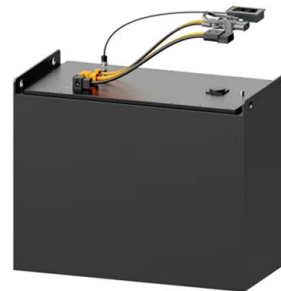

Streamlight 90130 Survivor LED Battery Pack Assembly, Black

Streamlight 90130 Survivor LED Battery Pack Assembly, Black - Hunting And Shooting Equipment - Amazon Skip to main content Delivering to Nashville 37217 Update location Sports & Outdoors Select the department you want to