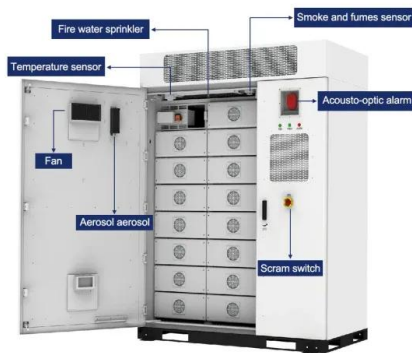

Streamlight 90341 Lithium Ion Battery

The Streamlight 90341 Lithium Ion Battery is a high-performance power source designed specifically for use with the Streamlight Survivor X C1D1 flashlight. This rechargeable battery provides up to 3.5 hours of continuous runtime on high mode, making it ideal for use

Streamlight 22104 SL-B26 USB Rechargeable Lithium Ion Battery ...

Streamlight SL-B26 Protected Li-Ion Micro-USB Rechargeable 3.7V Battery Streamlight SL-B26 batteries charge in 5 hours with integrated safety circuit and built in PTC surge protector to protect batteries. LED battery charge indicators displays charge status

Survivor® , Right Angle Light , Streamlight®

High for a super-bright beam that pierces through smoke: 175 lumens; 405m beam distance; runs 4 hours. Low for bright light and longer run time: 60 lumens; 237m beam distance; runs 15 ...