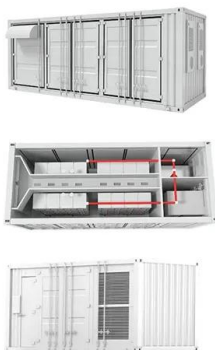

[Can I put solar panels on my shed roof?](#)

When planning for solar PV panels on a shed roof, work out what you expect to use the energy for first. As such, it would then make sense to install as many PV panels on ...