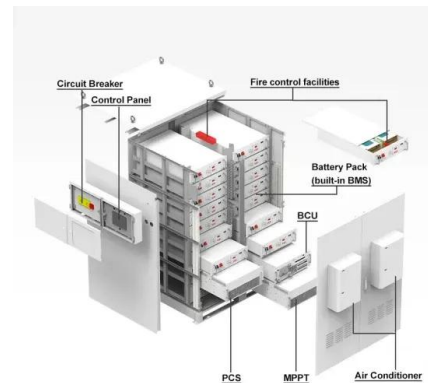

Railing Balcony Bracket for Solar Panel with Angle Adjustable

Railing Balcony Bracket for Solar Panel with Angle Adjustable. 200W Pre-assembled Multi-scenario Applications Safety & Reliability Smart & Friendly. In addition, the optimised design ...