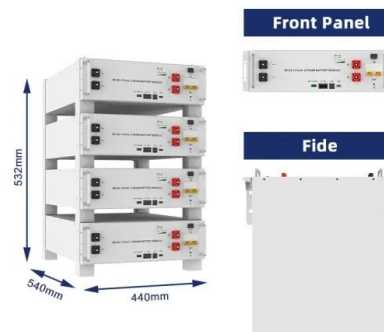

### Voyage's 1 to 10-Billion Scale

For a 1 to 10-billion scale model Solar System, it turns out that the size of a basketball (0.24 meters in diameter) is mid-way between the 0.1 mm model moon and the 600-meter model Sun-Pluto distance. More precisely, a basketball is about 2,500 times larger than a 0.1 mm diameter model moon, and the 600-meter model Sun-Pluto distance is about