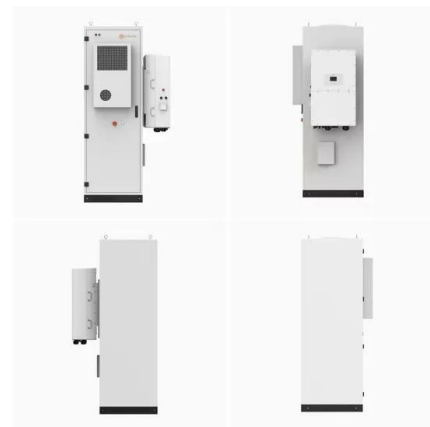

Washing Machine Concealed Cabinet , Wayfair .uk

Pine wood has a straight grain, and the knots give the material its signature, rustic look. Ample storage space: The washing machine cupboard features 2 doors and 3 shelves that offer ...