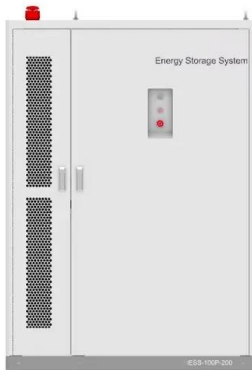

[Washing Machine Storage , Wayfair .uk](#)

Pine wood has a straight grain, and the knots give the material its signature, rustic look. Ample storage space: The washing machine cupboard features 2 doors and 3 shelves that offer ...

Free Standing Washing Machine Cupboard , Wayfair .uk

Pine wood has a straight grain, and the knots give the material its signature, rustic look. Ample storage space: The washing machine cupboard features 2 doors and 3 shelves that offer ...

Washing Machine Cabinets With Doors , Wayfair .uk

Pine wood has a straight grain, and the knots give the material its signature, rustic look. Ample storage space: The washing machine cupboard features 2 doors and 3 shelves that offer ...

Washing Machine And Tumble Dryer Cabinet , Wayfair .uk

Pine wood has a straight grain, and the knots give the material its signature, rustic look. Ample storage space: The washing machine cupboard features 2 doors and 3 shelves that offer ...