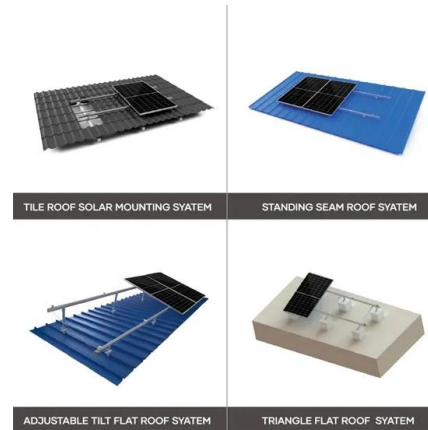

A beautiful roof with solar energy , GAF Timberline Solar

The Timberline Solar roofing system is so advanced it makes solar simple. Choose clean energy and GAF-backed warranties. ¹ Savings will vary and are not guaranteed. ² Contractors enrolled in GAF certification programs are not ...