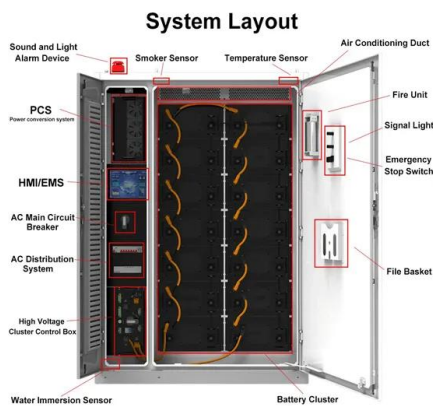

1 ??· A solar combiner box is a critical component in a solar power system that consolidates the output of multiple solar strings into a single output. This process simplifies the wiring, ...

How To Install And Use A Solar Panel Combiner Box?

Solar Combiner Box Installation and Wiring Diagram

The solar combiner box is a wiring device that ensures solar modules' orderly connection and current collection function. This device can ensure that the solar system is ...

[What You Should Know about PV Combiner Box](#)

A PV combiner box is the key to housing a joint connection between various panels and the entire system's inverter. Think of this box as the heart of a seamless solar ...

PV Combiner DC Switch Box 4-way Input 4-way Output

4Ways photovoltaic combiner box with fused terminals and LED indicators, IP65 waterproof box for outdoor use. The combiner box is designed for straight in/out connections of up to 4 strings of solar panels. The current rating of each string ...