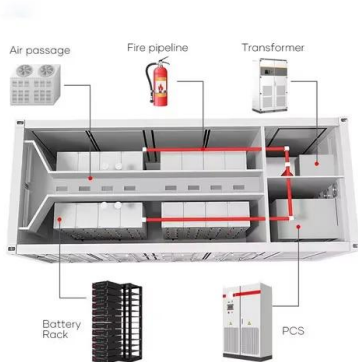

Tongwei Solar Photovoltaic Panel Model