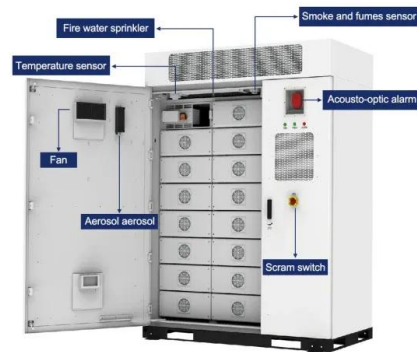

6kw Solar PV 10.2kw Sunsyrk Battery Inverter

14 x Trina Solar Vertex S+ Dual glass 450w Solar PV Panels New in 2022, the Vertex S+ is Trina's first N-Type panel. With a Dual-glass design, the S+ offers high reliability ...