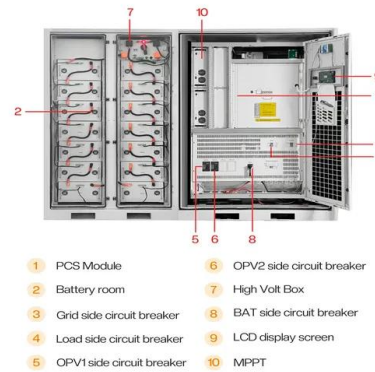

Solar Inverters in the UK: A Complete Guide in 2023

Note: These prices are just estimates and vary on factors such as the brand, features, and installation requirements. But for the Micro solar inverter, a unit typically costs around £90 - ...