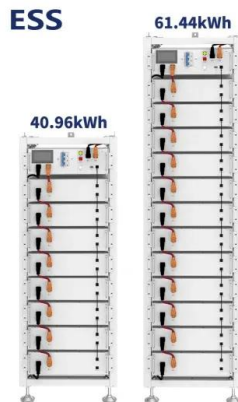

[270W Solar Panel (Monocrystalline)](#)

Cell Size 156 × 156 mm. Module Dimensions 1640 × 992 × 40 mm. Output Cable Specifications 4mm², TÜV certified, 1000 mm Length Be the first to review "270W Solar Panel ...

a-TroniX PPS 270W foldable portable Solar Panel

Foldable solar panel 2 x 135W The PPS solar case of the a-TroniX series is a compact, Solar Array Size: 270W: Rated Power: 270W: Voltage: 19.8V: Type: Foldable and Portable: Cell ...

Victron Energy 270W-20V Poly 1640 x 992 x 35mm

Solar Panel Kits. These kits are designed for projects whereby you have an existing system and are looking to add solar such as Caravan, Motorhome or Boats. Victron Energy 270W-20V ...