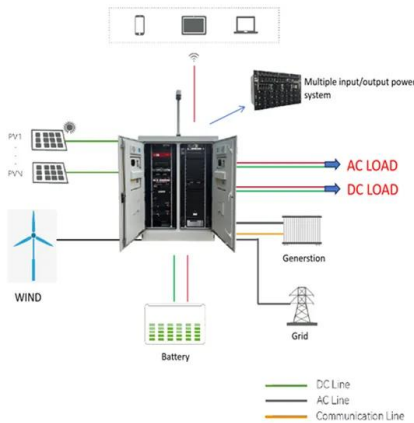

Turnon - Beyond Expectation

Turnon has developed India's first lithium battery inverter for household and industrial purposes. Our global presence is spread across Dubai, Italy, Japan, Kenya, North Sudan, Saudi Arabia, Singapore, South Sudan, Sri Lanka and ...