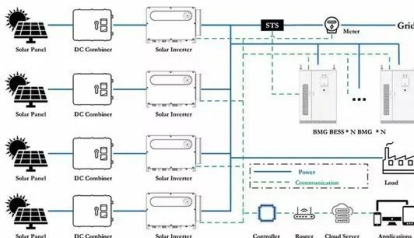

Tzora Classic 12V 12AH Battery Replacement Kit

The Tzora Classic 12V 12AH battery replacement kit comes with two (2) OR-12120F2 AH batteries needed in order to replace the depleted set within the scooter. The SLA batteries contained in this kit are guaranteed to match or exceed the OEM specifications for the Tzora Classic 12V 12AH.

- ☒ 50KW/100KWH
- ☒ HIGHER POWER OUTPUT IN OFF-GRID MODE
- ☒ CONVENIENT OPERATION & MAINTENANCE
- ☒ PRE-WIRED

Tzora Lite Scooter Replacement Battery SP12-12

Also, See Below to Upgrade to 15Ah Batteries. Note: Some Tzora scooters use Lithium Batteries so be sure to check first before your order. o 12 Volt o 12 Amp Hour o Weight: 7.94 lbs. Each o Length: 5.95 in. o Width: 3.86 in. o Height: 3.70 ...

mobility medical Scooter

Combining the stable ride of 4 wheels with excellent maneuverability, this extremely lightweight scooter can be taken apart and folded in a few seconds. The total weight of the Classic is only 28 kg (62 lbs). Separated into 3 parts, ...

[travel mobility scooter for seniors](#)

The Titan4 is a scooter with High performance 4 wheel scooter with a weight capacity of 300lbs - 136kg. The (Two) High Performance battery packs play a large roll in performance delivering plenty of power at all times. Both battery packs are light weight and