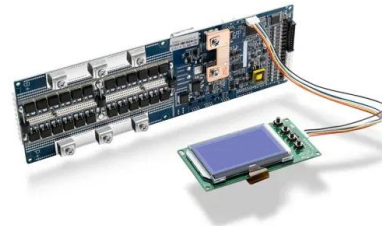

Amazon : Ups Wall Mount

Tripp Lite Cloud-Connected 850VA UPS Battery Backup and Surge Protector, Remote Management & Monitoring, 450W, 5 Outlets, Computer UPS, Wall Mount Option, 5ft Cord, 3-Year Warranty (BC850RNC) 4.7 out of 5 stars