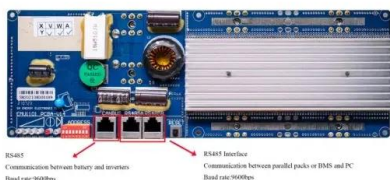

OEM service

Hot Colors:

Color can be customized
more questions just do not hesitate to contact us

LOGO Position: (Screen printing)

Influence of WeChat Use on the College Students Campus Life

The theories of social capital and Rosenberg's self-esteem scale were used to measure the campus life satisfaction of college students, this paper made an empirical ...