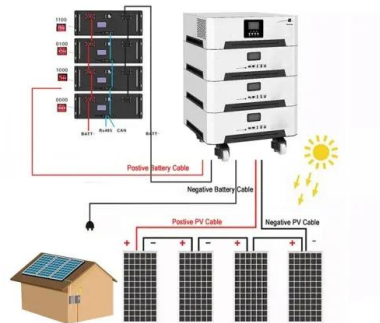

"Check PCS System" warning

The PCS switch is to the left of the Tire monitor switch. They are much further back then you would think based upon the pictures supplied. Once you find it you will note that ...