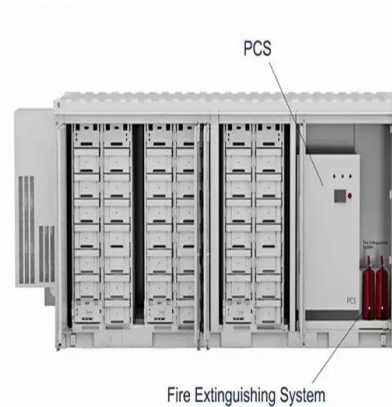

How Does a Ceiling Fan Pull Switch Work? , ApplianceTeacher

Remove the fan cover: Unscrew and remove the fan cover to access the pull switch. Take note of the wiring: Write down the colors of each wire and which terminals they ...

Should fan for generator radiator blow out or suck in?

The remote radiators can handle the heat with the correct size, but then you might need a second fan to move air from the generator compartment. Two different sizes of ...