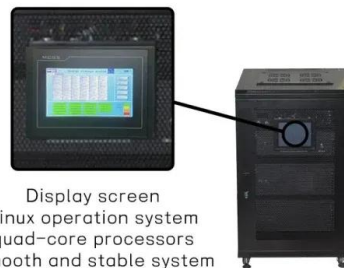

Moon, Jupiter, Saturn 2021 , What Planet Is Visible Next To The Moon

On December 9, 2021, at 06:10 GMT (1:10 a.m. EST), the Moon will get close to another gas giant, Jupiter, passing 4 28' to the planet's south. The Moon will be shining at a magnitude of -11.5, and Jupiter will have a magnitude of -2.3. Look for the two objects in