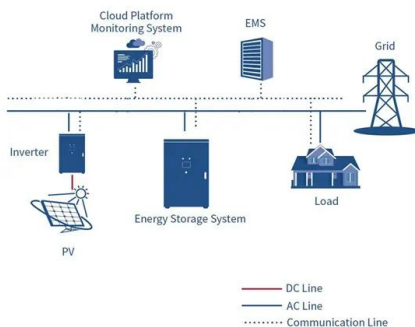

What s the closest solar system to us

This is the closest solar system to Earth containing ...

Just 11 light years from earth is the GJ 15 A star system with two planets orbiting a red-dwarf star. This makes it the closest solar system to Earth that contains multiple planets.

Alpha Centauri

Alpha Centauri (? Centauri, ? Cen, or Alpha Cen) is a triple star system in the southern constellation of Centaurus consists of three stars: Rigil Kentaurus (? Centauri A), Toliman (? Centauri B), and Proxima Centauri (? Centauri C). [14] Proxima Centauri is the closest star to the Sun at 4.2465 light-years (1.3020 pc).

Planet Sizes and Locations in Our Solar System

Mercury is the smallest planet in our solar system. Mercury is a little more than one-third the width of Earth, and has an equatorial diameter of about 3,032 miles (4,880 kilometers). Mercury is the closest planet to the Sun, orbiting at an average distance of 36

The Closest Stars to Earth: A Guide to Our Nearest Neighbors in ...

Proxima Centauri The closest star to Earth is Proxima Centauri, located just 4.24 light-years away in the Alpha Centauri system. It's a red dwarf star, meaning it's smaller, cooler, and less luminous than our sun. Proxima Centauri is also