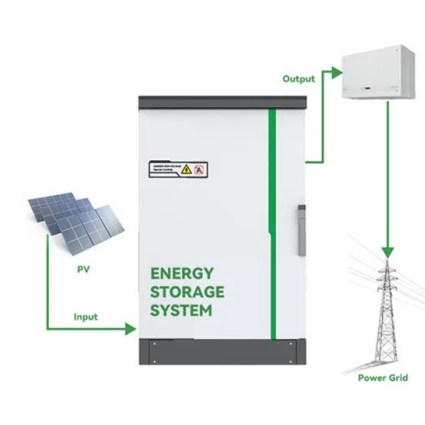

10 Best Inverters for Home in India 2024

In the competitive inverter market in India, we've carefully curated a list of top-notch inverters for homes to cater to your needs. Our Top Picks Best Overall: Luminous Zolt 1700 Pure Sine Wave

The Best Power Inverters of 2024

The AMPEAK 2000-watt power inverter offers a maximum power output of 4000 surge watts. The available three AC outlets and single 2.1A USB outlet will work with everything from cell phones, digital cameras, electrical fans, freezers, floodlights, microwaves, and

Best Inverter Generators of 2024: Expert Picked , U.S. News

Honda is one of the leading manufacturers of inverter generators, making it a reliable, durable, and top choice for homeowners and RV users. The Honda 3,000-watt 120V Inverter