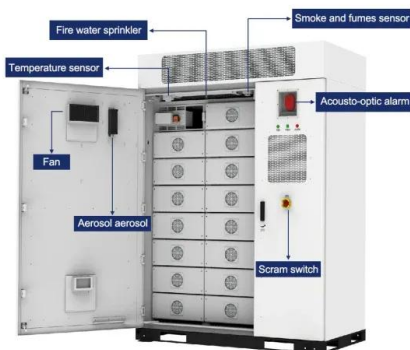

Used Generac Generators For Sale

2011 GENERAC, MQT15068GNSY Generators - Stationary, Used Generac 150kW Natural Gas Generator Set 2011 Model - 430 Hours Since New 150kW Standby Power 48 React Power Solutions Houston, TX