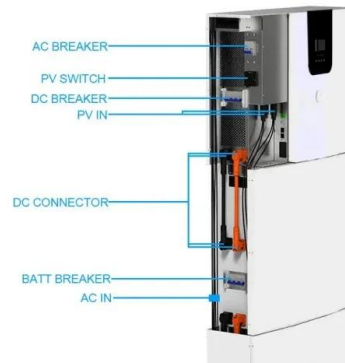

5 Best Home Standby Generators , Whole House Generator ...

If you are worried about the fuel consumption of these large home standby generators then take a look at the more efficient Champion 100294 model. This 14,000 watt generator has an average fuel consumption of only 2.6 gallons per hour at a 100% load and 1.6