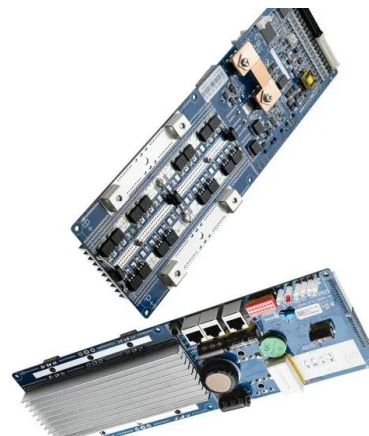

Besi

View Besi () location in Gelderland, Netherlands, revenue, industry and description. Find related and similar companies as well as employees by title and much more. Who is Besi BE Semiconductor Industries is engaged in one line of business, the

[Besi Singapore Pte. Ltd. ??????????????????](#)

Besi is a global company with headquarters in Duiven, the Netherlands. It operates seven facilities in Asia and Europe for production and development activities, as well as nine sales and service ...