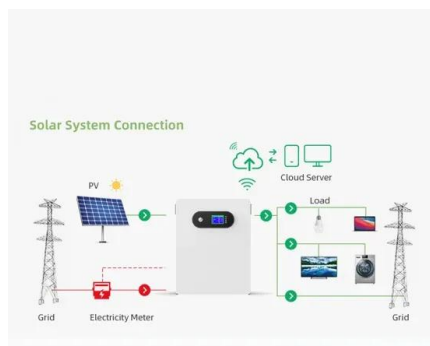

Yingli Solar Panels: An independent review by Solar Choice

Yingli's latest solar panel to drop in Australia in early 2024 is the Panda 3.0 Pro. This is a 440W bifacial solar panel which utilises N-type monocrystalline cell technology. The ...