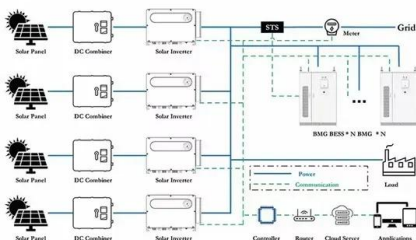

Electric Transit Bus , Yinlong Dolphin Series

Yinlong Energy International Pte Ltd, is the international office of Gree Altairnano New Energy (previously know as Yinlong Energy China Ltd). We provide Energy Storage Systems, LTO ...

2.3V/40Ah LTO Battery Cell Specification

station power supply, household / industrial UPS, energy storage power station etc. 2. Technical Parameters Manufacturer Yinlong Model LTO-66160 Materials LTO Nominal capacity 40Ah ...

Yinlong Energy Middle East

Yinlong Energy Middle East , 938 followers on LinkedIn. Mass Transportation & Energy Storage Systems , Yinlong Energy China Ltd. was established in 2008 in Zhuhai, China. In January ...

Yinlong Energy Middle East

Yinlong Energy Middle East , ??? ?? ?????????? ??? LinkedIn. Mass Transportation & Energy Storage Systems , Yinlong Energy China Ltd. was established in 2008 in Zhuhai, China. In ...