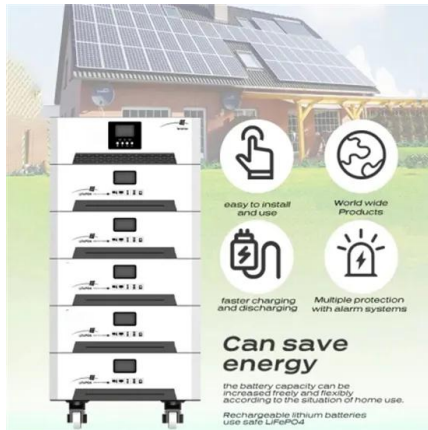

IEETek , Singo1000 , Solar Inverter Datasheet , ENF Inverter ...

Zhuhai Initial Entropy Energy Co., Ltd. (IEETek) is a leading provider and manufacturer of solar energy storage solutions. We are committed to providing safe, reliable, and clean all-scenario energy solutions for households, businesses, and individual users 7,000